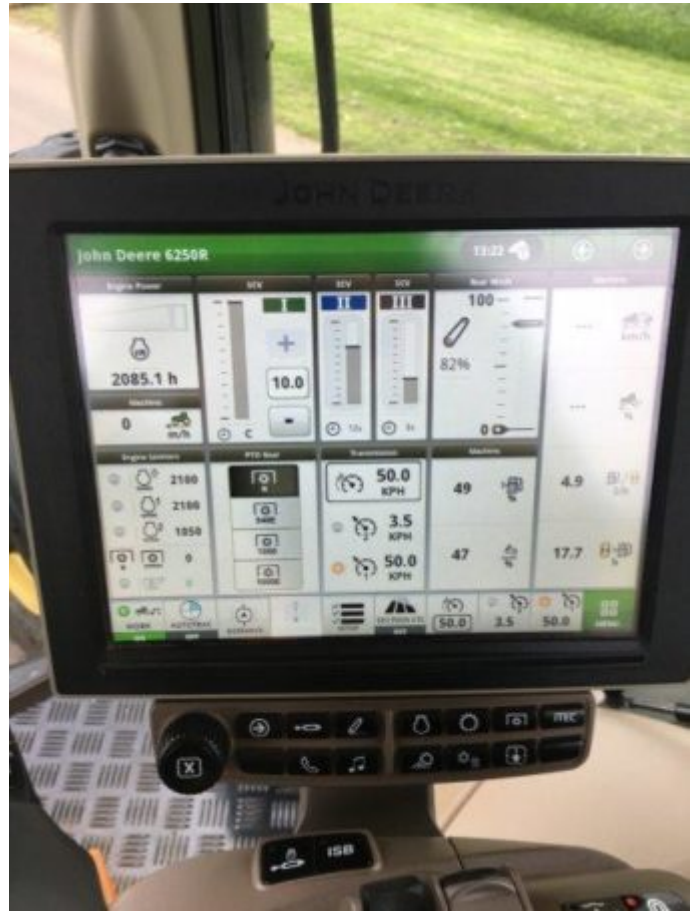

John Deere 6250R

Chilbolton