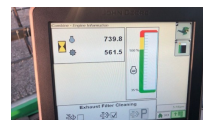

John Deere T560

£155,000.00 (ex VAT)

Details:

John Deere T560 HillMaster

- Year - 2017
- 561/739 hours
- 2630 with a steering activation
- SF6000 receiver
- Harvest monitor complete
- 3 speed transmission 30k
- 800/65/32 & 480/80/26 tyres
- 10,000L grain tank
- Profi-light package
- Complete with a 625X cutting platform with twin side knives
- Shelbourne Reynolds trolley

For more details, please contact Jamie Fisher on 07880 550 331 / 01980 621 114 or jamiefisher@huntforest.com

Specifications:

Model: T560
Engine Hours: 561/739
Year: 2017
Category: Combines & Attachments
StockNumber: 41030957

£155,000.00 (ex VAT)

© 2019 Hunt Forest Group

TILSHEAD
High Street,
Tilshead,
Salisbury,
Wiltshire, SP3 4RX.
T. +44 (0) 1980 621 114
F. +44 (0) 1980 621 115

<https://www.facebook.com/huntforestgroup>

<http://twitter.com/huntforestgroup>

<https://www.instagram.com/huntforestgroup/>

John Deere dealers UK/Ireland