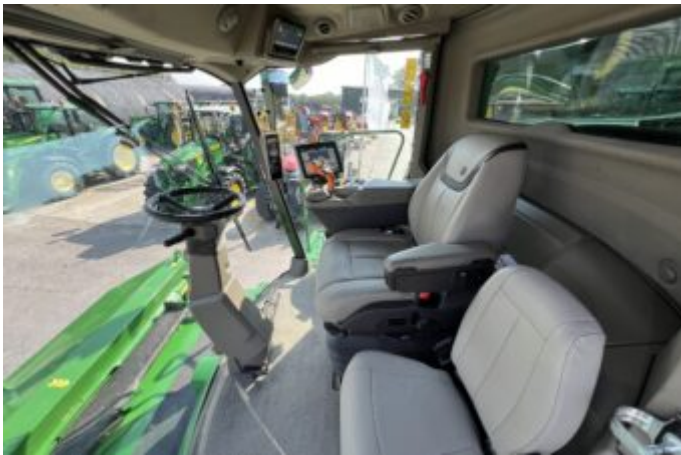

John Deere X9 1000 Combine

Chilbolton