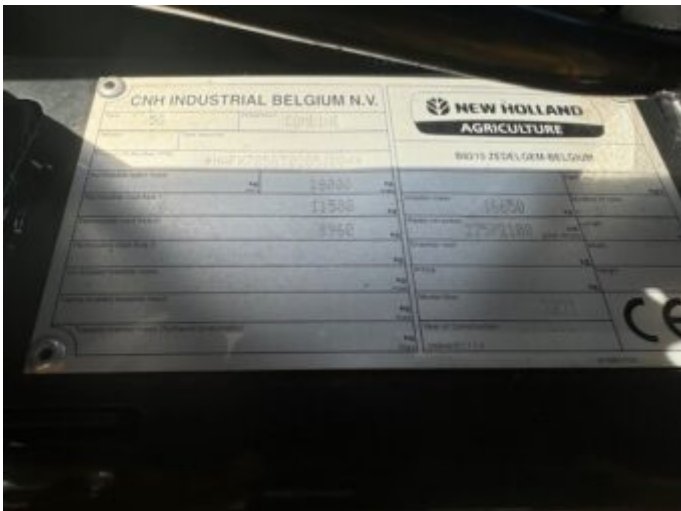

New Holland CX7.80 Combine

Tilshead