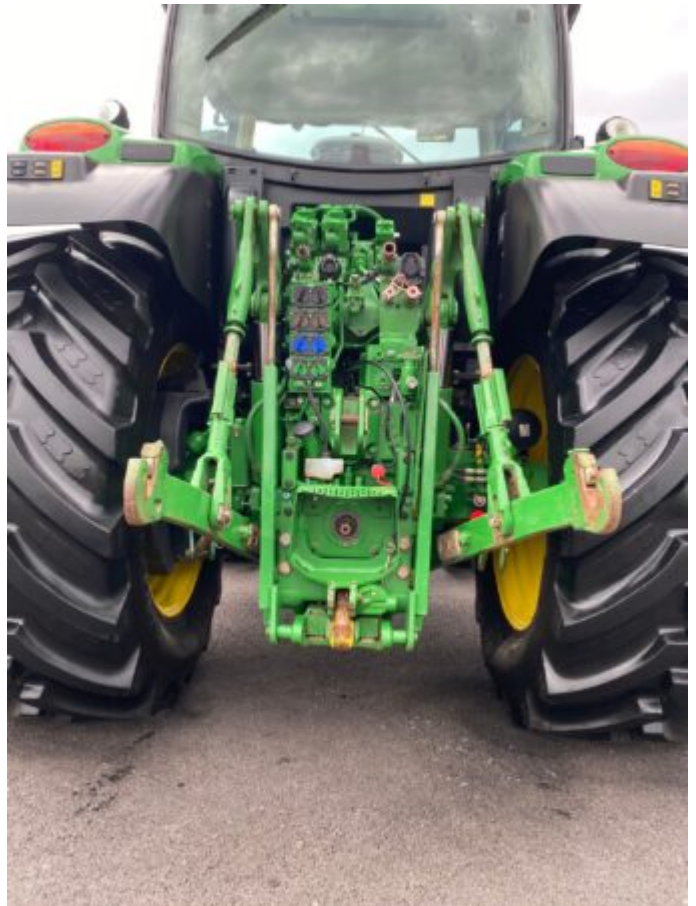

Specifications

Model: 6155R
Engine Hours: 5,600
Year: 2017
StockNumber: 91016171

£59,000.00

Details

- Price Ex VAT
- Model year - 2017
- 5,600 hours
- 50K direct drive
- 4 x electric SCVs
- AutoTrac
- 4600 display
- Rear wheel size 650/65R38 60%
- Front wheel size 540/65R28 60%
- Premium radio with bluetooth
- Air and hydraulic brakes

For more details, please contact Andy Miller on 07483 040 859 / 01278 733 603 or andymiller@huntforest.com