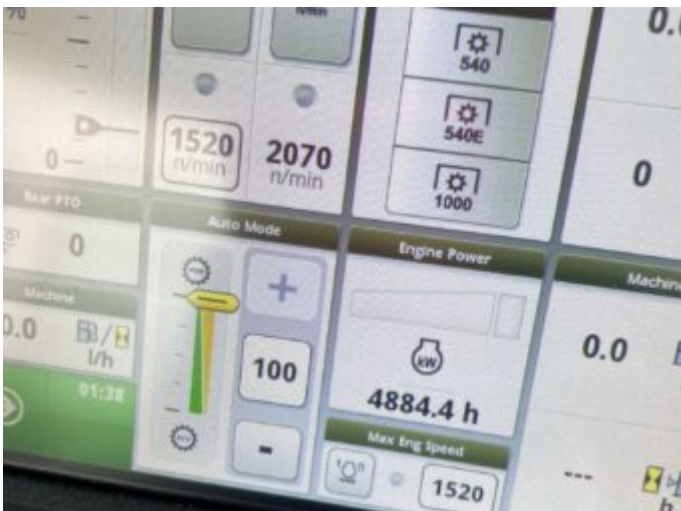

Details

- Price Ex VAT
- Year - 2016
- 4,884 hours
- AutoQuad 24/24 50K
- 4100 display
- 114l/min pump
- 460 85 R38 40%
- 380 85 R24 20%
- Std light package
- Dedicated scv for hitch
- Panoramic doors LH and RH

For more details, please contact Andy Miller on 07483 040 859 / 01278 733 603 or andymiller@huntforest.com