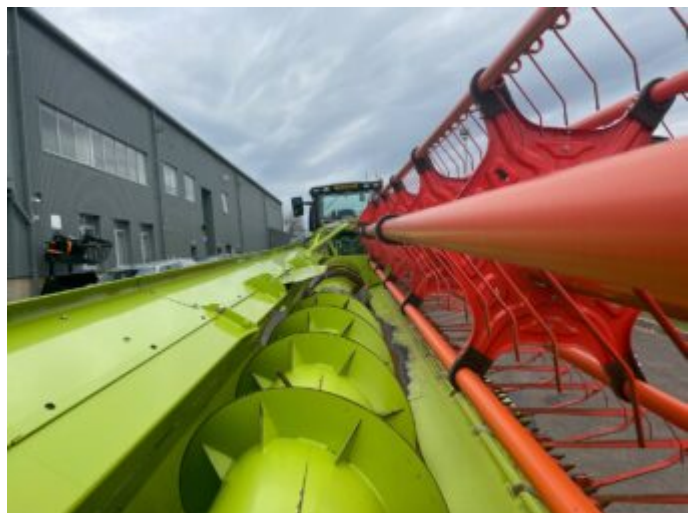

Claas Lexion 630 Montana Combine

Dorchester